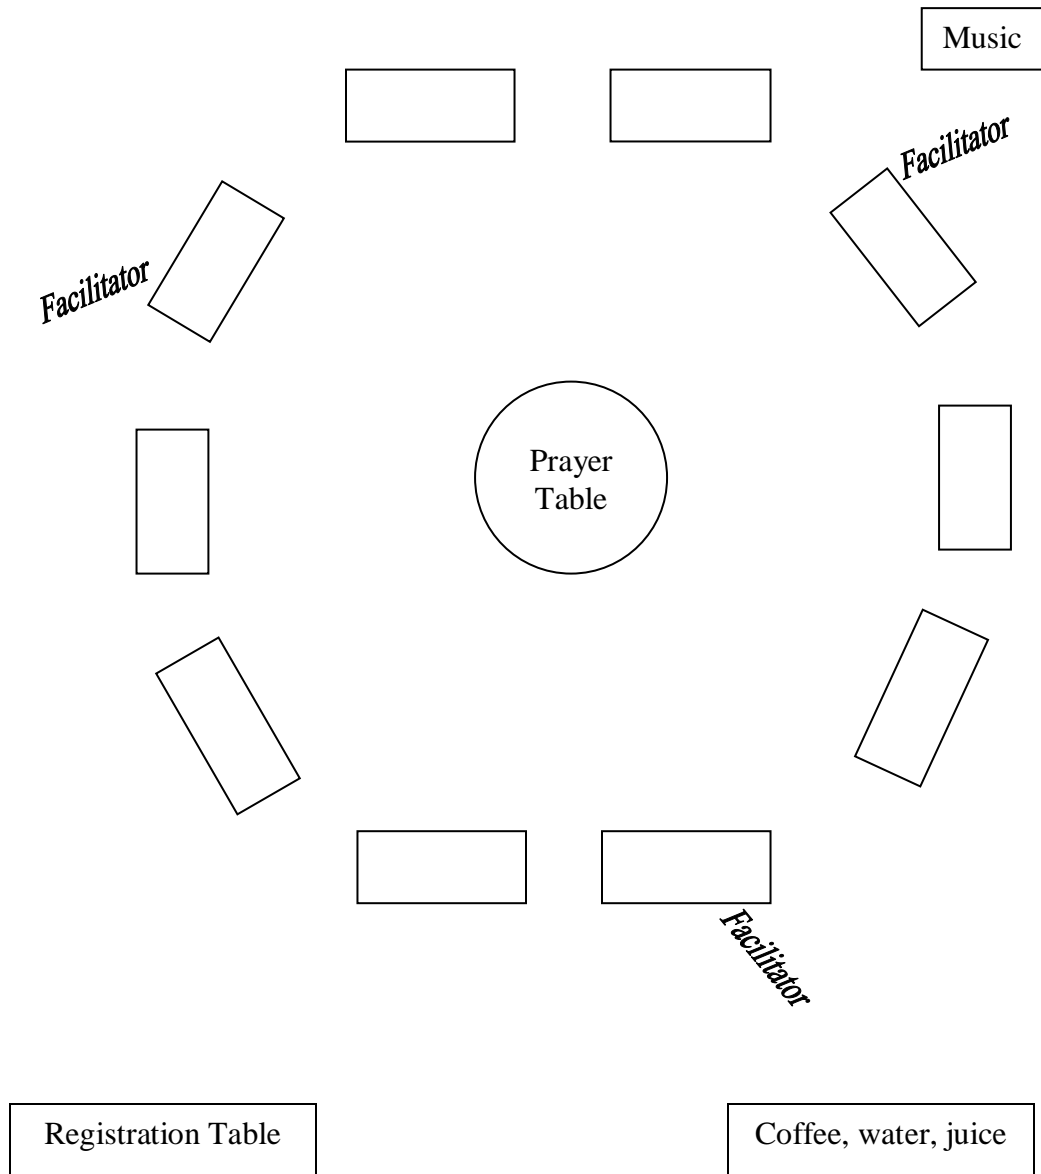

### Suggested Floor Plan

We recommend this floor plan to create a sacred circle around the prayer table (Christ). This gives participants a table to write on during the retreat and a place for coffee, etc. The number of tables depends on the number of participants. Facilitators sit where they have eye contact with each other and where they can also see and hear when a participant needs clarification or support understanding the process. The facilitators work as a team.