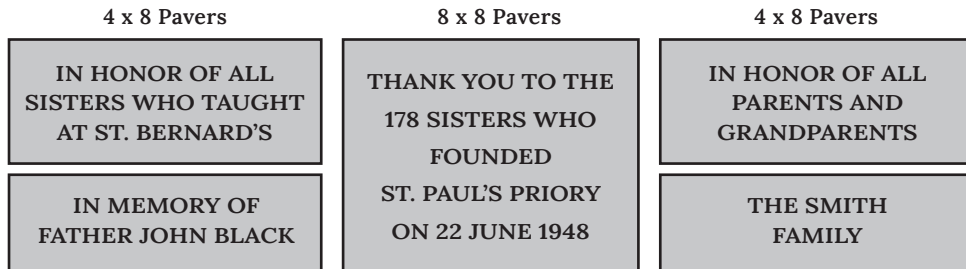

Tribute Paver Engraving

Please fill out the following information for every paver that you order:

- A **4 x 8 paver** may be engraved with up to 3 lines and 18 characters per line; your text must fit within the white spaces below.
- An **8 x 8 paver** may be engraved with up to 6 lines and 18 characters per line; your text must fit within the white and yellow spaces below.
- Each square stands for one character; any letter, number, space, or punctuation mark is one character.

For any questions (including image or logo requests), please call 651-777-8181.

Sample Tribute Pavers

Paver Engraving

	4x8 Paver	8 x 8 Paver

Second Paver Engraving (if needed)

	4x8 Paver	8 x 8 Paver